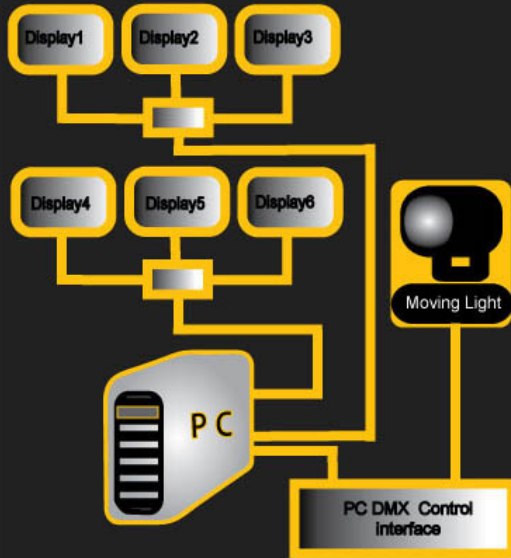

## MEDIA SERVER TECHNOLOGY

### Hot News!

- State of The Art media server technology with integrated light and media control.
- Panoramas or videowall with up to twelve (Yes, 12!) displays per server@ 8 megapixels and nearly infinite cascading.
- We can offer same functionality and more, at a fraction of the cost for traditional video processor technology.
- You do not need one computer with expensive licence dongle per display anymore.
- Far less display synchronizing issues.
- .Up to SXGA 1280x1024 resolution per display, gives ultra crisp pictures and motion graphics.
- Fits any environment, stage, event or expo. completely scalable and future-safe solution.
- Will be available for both hire, sales and complete installations.

Need high resolution content and visuals to fit Your show?

No problem, We offer production, editing, compositing and 3D modelling of high quality motion graphics and video. All encoded and rendered to adapt to our media servers.