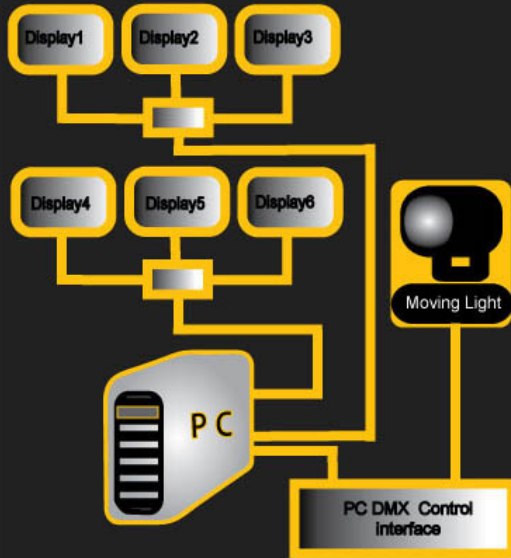

WIDE EYE®

MEDIA SERVER TECHNOLOGY

Hot News!

- State of The Art media server technology with integrated light and media control.
- Panoramas or videowall with up to twelve (Yes, 12!) displays per server@ 8 megapixels and nearly infinite cascading.
- We can offer same functionality and more, at a fraction of the cost for traditional video processor technology.
- You do not need one computer with expensive licence dongle per display anymore.
- Far less display synchronizing issues.
- .Up to SXGA 1280x1024 resolution per display, gives ultra crisp pictures and motion graphics.
- Fits any environment, stage, event or expo. completely scalable and future-safe solution.
- Will be available for both hire, sales and complete installations.

Need high resolution content and visuals to fit Your show?

No problem, We offer production, editing, compositing and 3D modelling of high quality motion graphics and video. All encoded and rendered to adapt to our media servers.